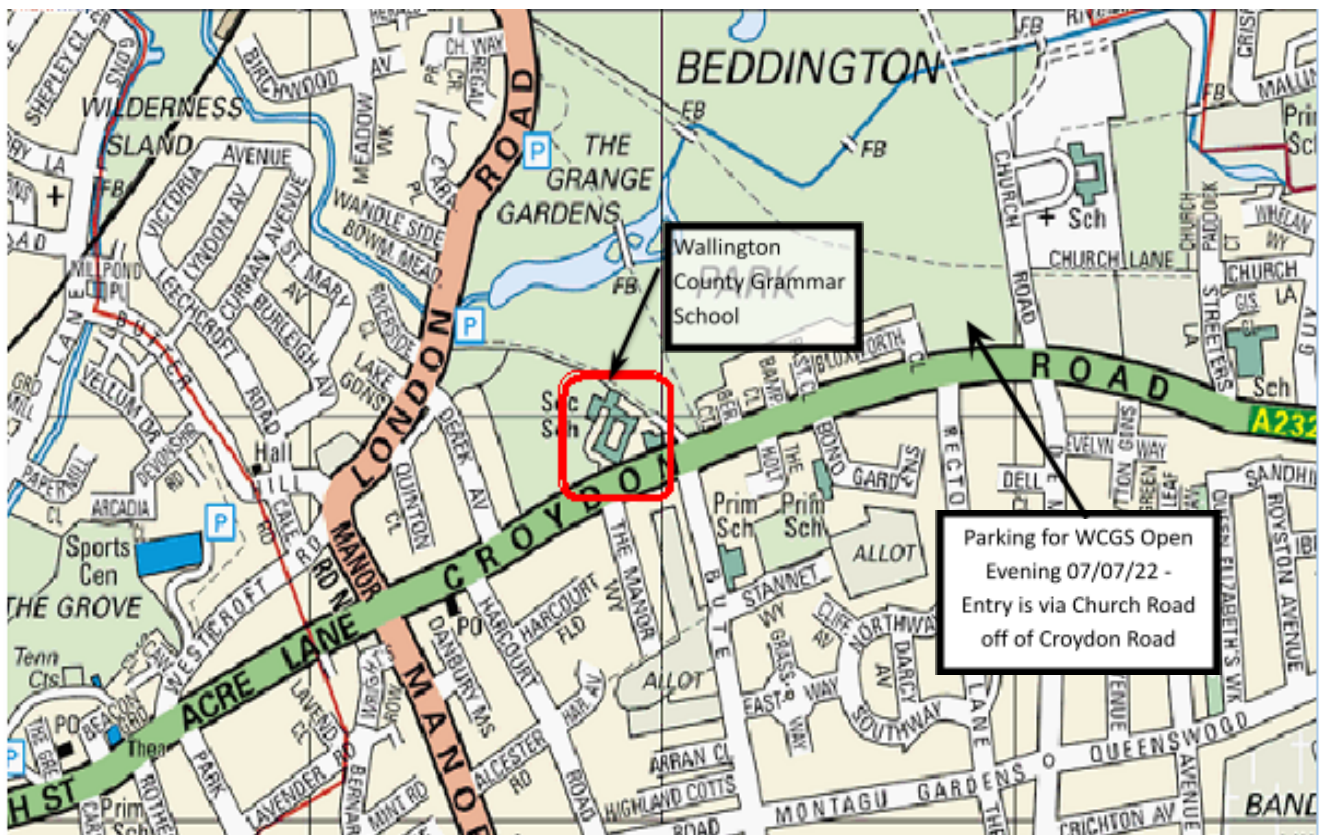

Wallington
County Grammar School

Open Evening Thursday 7th July 2022

3.30-8.00pm (last entry 7.30pm)

For Transfer to Secondary School Year 7 in 2023

Car Parking Provision

Our Open Evening is very well attended by parents/carers and prospective students. The School has again this year made provision for car parking for this event in Beddington Park, entry for which is via Church Road. Please see map below.

Please note that parking is not available on the School site and we would ask that out of consideration to our neighbours that you do not park in roads which are very close to the school, in particular Manor Way and Derek Avenue. These are very narrow roads and parking is very restrictive. We would strongly advise that if possible you use public transport as the roads in and around the area of the School are heavily congested.